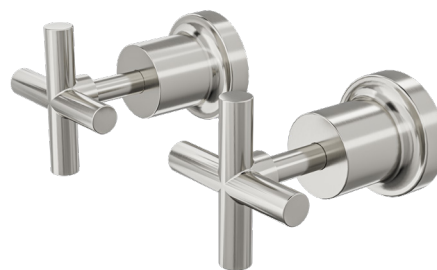

Tre Cross Handle Wall Top Assemblies

Brushed Nickel

Product Specifications

Code	TRE-06-CRS-BN
Barcode	9339897019354
Material	Low Lead Brass

Finish	Brushed Nickel
Spindle	1/4 Turn Ceramic Disc

Experience, *the difference.*