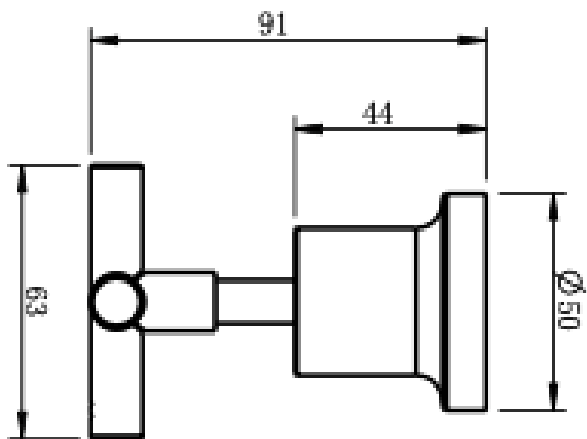

Tre Cross Handle Wall Top Assemblies

Brushed Nickel

Product Specifications

Code	TRE-06-CRS-BN
Barcode	9339897019354
Material	Low Lead Brass

Finish	Brushed Nickel
Spindle	1/4 Turn Ceramic Disc

Experience, *the difference.*